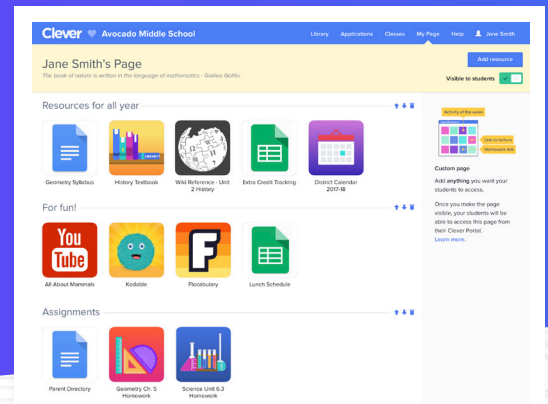

Student home login guide

Help your child use learning technology at home

Hi Families,

Our school uses Clever as an easy way for students to access all the learning applications they use at school in a single location: the Clever Portal.