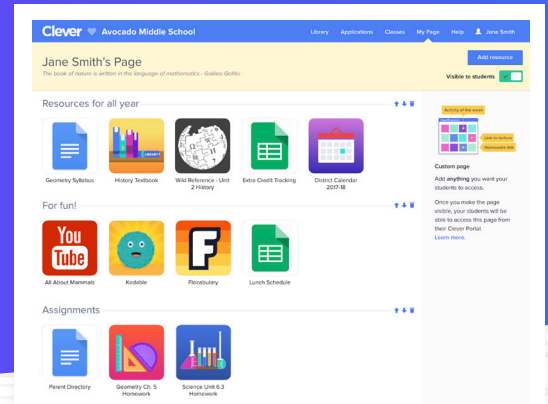

# Student home login guide

Help your child use learning technology at home

Hi Families,

Our school uses Clever as an easy way for students to access all the learning applications they use at school in a single location: the Clever Portal.