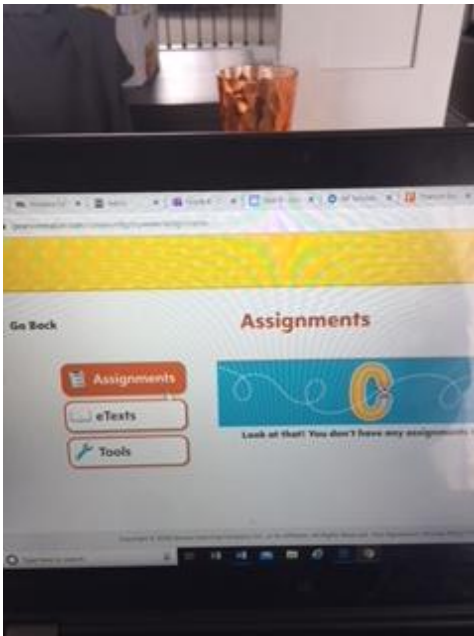

Steps for Logging into Investigations (Math)

1. Go to the NFCSD Symbaloo page. Click on the Pearson Realize icon.

2. Click Sign in as a Student.

3. Type in Username and Password. Username is usually first initial and last name (but use the one sent to you by Mrs. Clyde) and password is student number (5-digit number which can be found on your child's report card).

4. Click on Investigations 3 Common Core Grade K 2017.

5. Scroll down and click Let's Go!

6. Click on My Work.

7. Click on Assignments.

8. Assignments for the week will be listed here. Each day there will be one or two new activities to do. Click on Get Started to complete the assignments for the day.