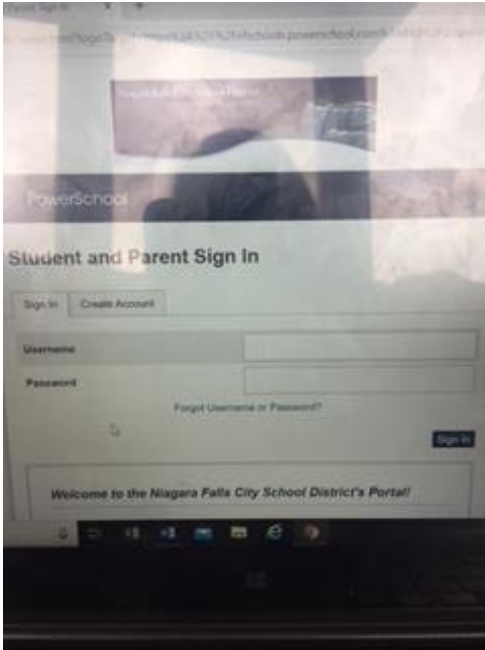

Steps for Logging into Investigations (Math)

1. Go to the NFCSD Symbaloo page. Click on the Pearson Realize icon.

2. Click Sign in as a Student.

3. Type in Username and Password. Username is usually first initial and last name (but use the one sent to you by Mrs. Clyde) and password is student number (5-digit number which can be found on your child's report card).