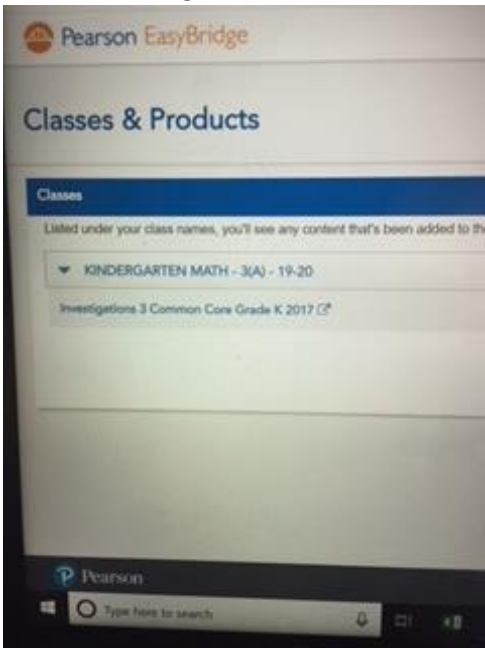

4. Click on Investigations 3 Common Core Grade K 2017.