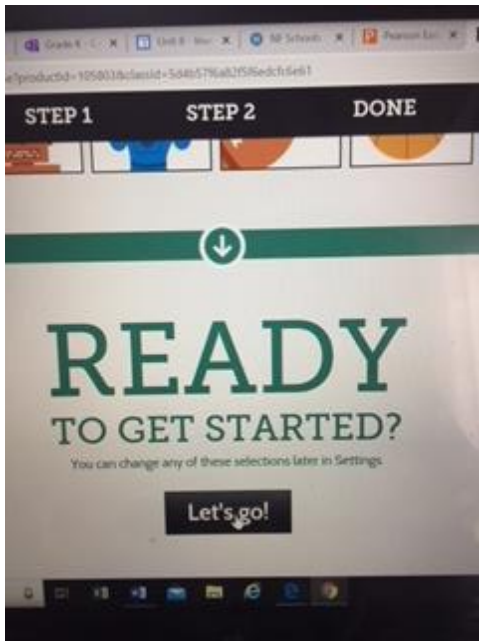

5. Scroll down and click Let's Go!