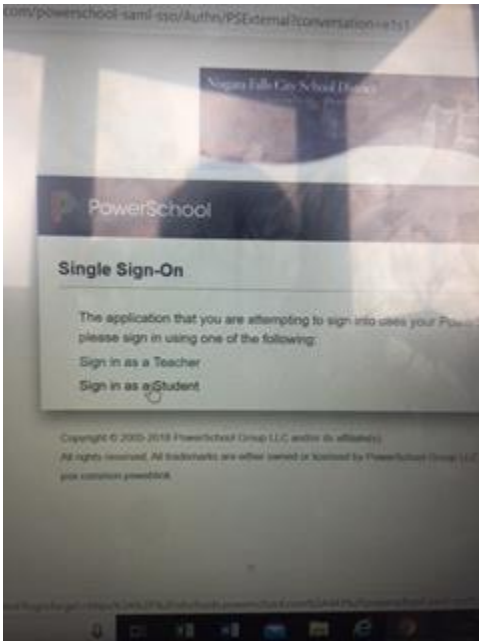

Steps for Logging into Investigations (Math)

1. Go to the NFCSD Symbaloo page. Click on the Pearson Realize icon.

2. Click Sign in as a Student.

3. Type in Username and Password. Username is usually first initial and last name (but use the one sent to you by Mrs. Clyde) and password is student number (5-digit number which can be found on your child's report card).